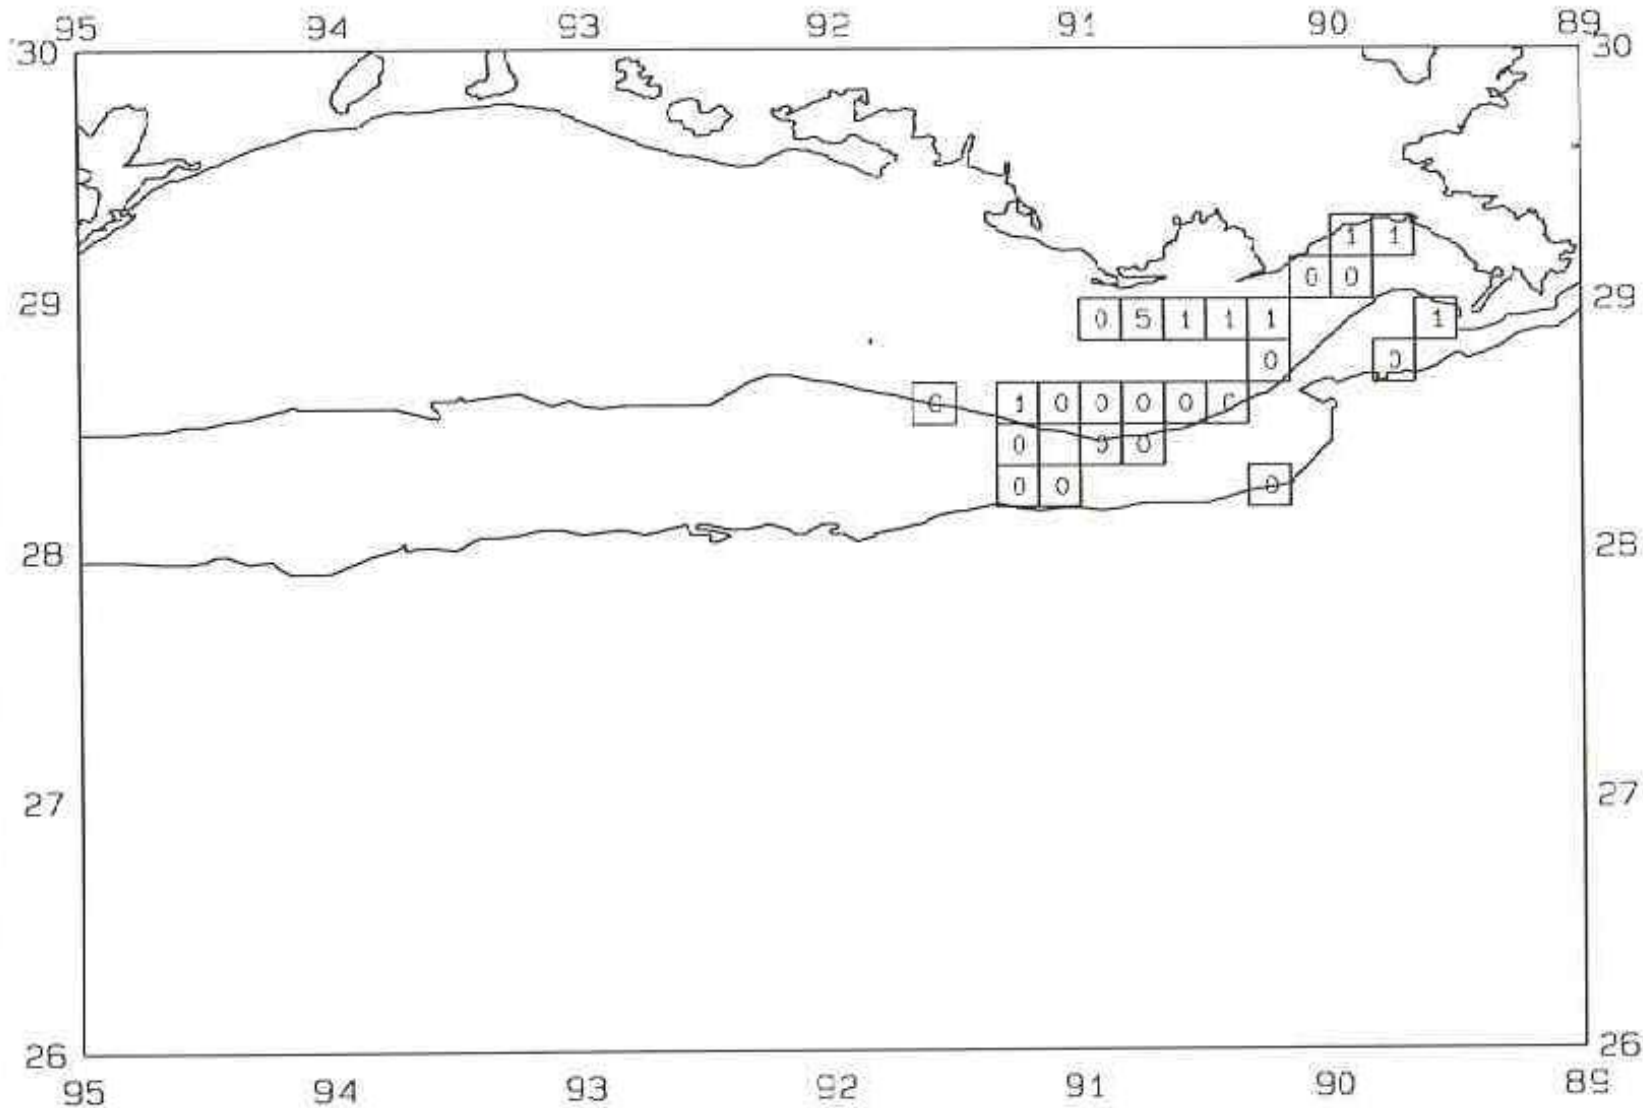

SEAMAP 2000

SAMPLING DATES FROM 07/16/00 TO 07/20/00

SAMPLING STATIONS

SEAMAP 2000

SAMPLING DATES FROM 07/16/00 TO 07/20/00

AVERAGE BROWN SHRIMP CATCH IN POUNDS/HOUR

SEAMAP 2000

SAMPLING DATES FROM 07/16/00 TO 07/20/00

AVERAGE BROWN SHRIMP COUNT PER POUND

# SEAMAP 2000

SAMPLING DATES FROM 07/16/00 TO 07/20/00

AVERAGE WHITE SHRIMP CATCH IN POUNDS/HOUR

SEAMAP 2000

SAMPLING DATES FROM 07/16/00 TO 07/20/00

AVERAGE WHITE SHRIMP COUNT PER POUND

SEAMAP 2000

SAMPLING DATES FROM 07/16/00 TO 07/20/00

AVERAGE PINK SHRIMP CATCH IN POUNDS/HOUR

SEAMAP 2000

SAMPLING DATES FROM 07/16/00 TO 07/20/00

AVERAGE PINK SHRIMP COUNT PER POUND

SEAMAP 2000

SAMPLING DATES FROM 07/16/00 TO 07/20/00

AVERAGE FINFISH CATCH IN POUNDS/HOUR/10