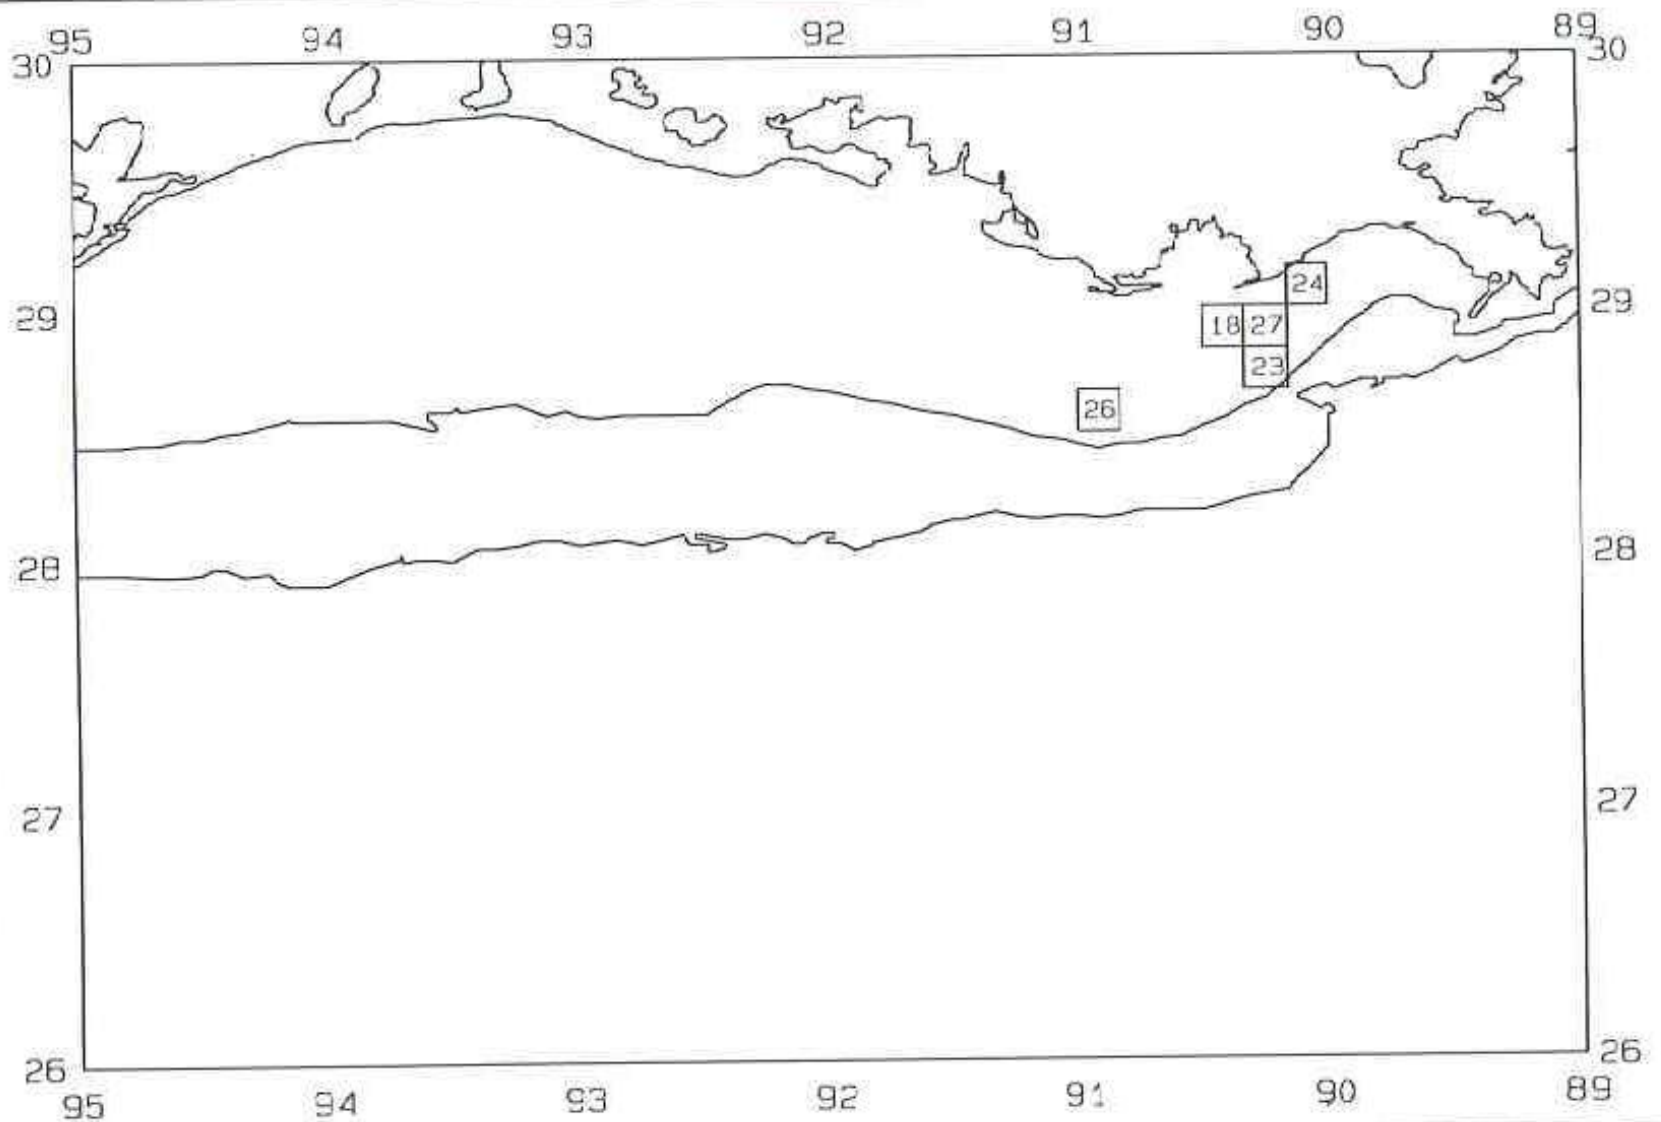

# SEAMAP 2000

SAMPLING DATES FROM 07/16/00 TO 07/20/00

AVERAGE WHITE SHRIMP CATCH IN POUNDS/HOUR

SEAMAP 2000

SAMPLING DATES FROM 07/16/00 TO 07/20/00

AVERAGE WHITE SHRIMP COUNT PER POUND

SEAMAP 2000

SAMPLING DATES FROM 07/16/00 TO 07/20/00

AVERAGE PINK SHRIMP CATCH IN POUNDS/HOUR

SEAMAP 2000

SAMPLING DATES FROM 07/16/00 TO 07/20/00

AVERAGE PINK SHRIMP COUNT PER POUND

SEAMAP 2000

SAMPLING DATES FROM 07/16/00 TO 07/20/00

AVERAGE FINFISH CATCH IN POUNDS/HOUR/10