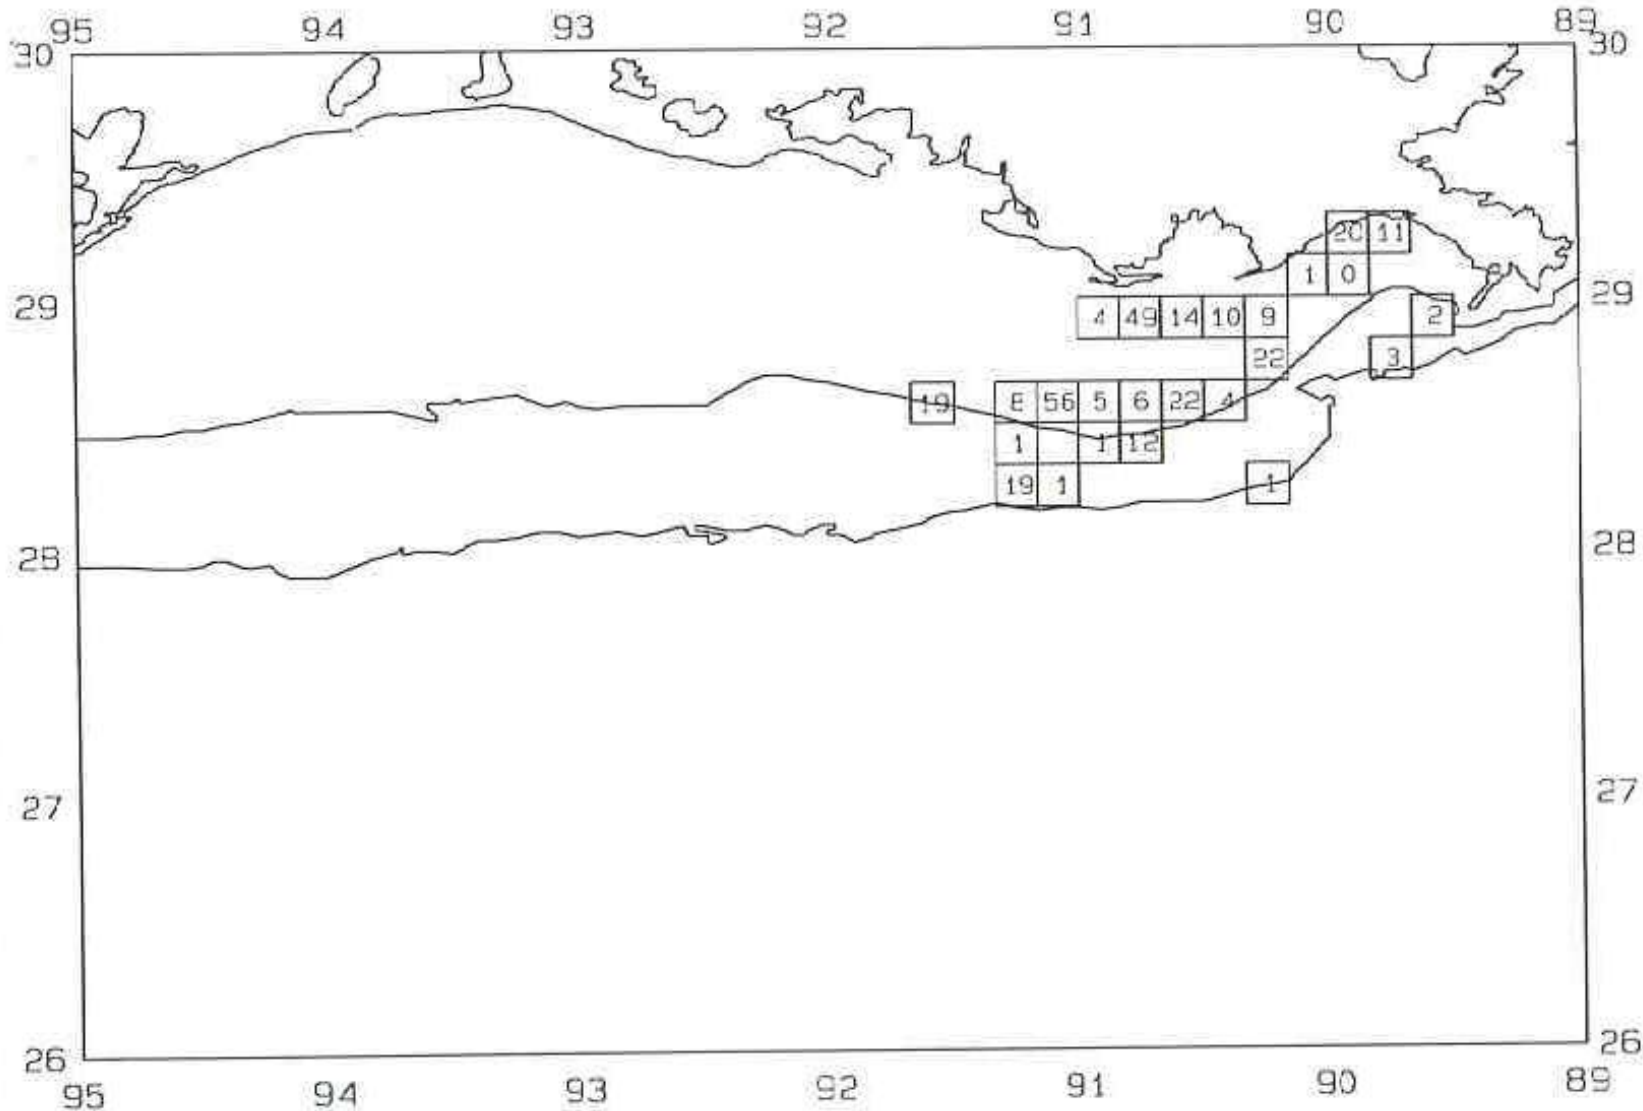

SEAMAP 2000

SAMPLING DATES FROM 07/16/00 TO 07/20/00

SAMPLING STATIONS

SEAMAP 2000

SAMPLING DATES FROM 07/16/00 TO 07/20/00

AVERAGE BROWN SHRIMP CATCH IN POUNDS/HOUR

SEAMAP 2000

SAMPLING DATES FROM 07/16/00 TO 07/20/00

AVERAGE BROWN SHRIMP COUNT PER POUND

# SEAMAP 2000

SAMPLING DATES FROM 07/16/00 TO 07/20/00

AVERAGE WHITE SHRIMP CATCH IN POUNDS/HOUR

SEAMAP 2000

SAMPLING DATES FROM 07/16/00 TO 07/20/00

AVERAGE WHITE SHRIMP COUNT PER POUND

SEAMAP 2000

SAMPLING DATES FROM 07/16/00 TO 07/20/00

AVERAGE PINK SHRIMP CATCH IN POUNDS/HOUR

SEAMAP 2000

SAMPLING DATES FROM 07/16/00 TO 07/20/00

AVERAGE PINK SHRIMP COUNT PER POUND

SEAMAP 2000

SAMPLING DATES FROM 07/16/00 TO 07/20/00

AVERAGE FINFISH CATCH IN POUNDS/HOUR/10