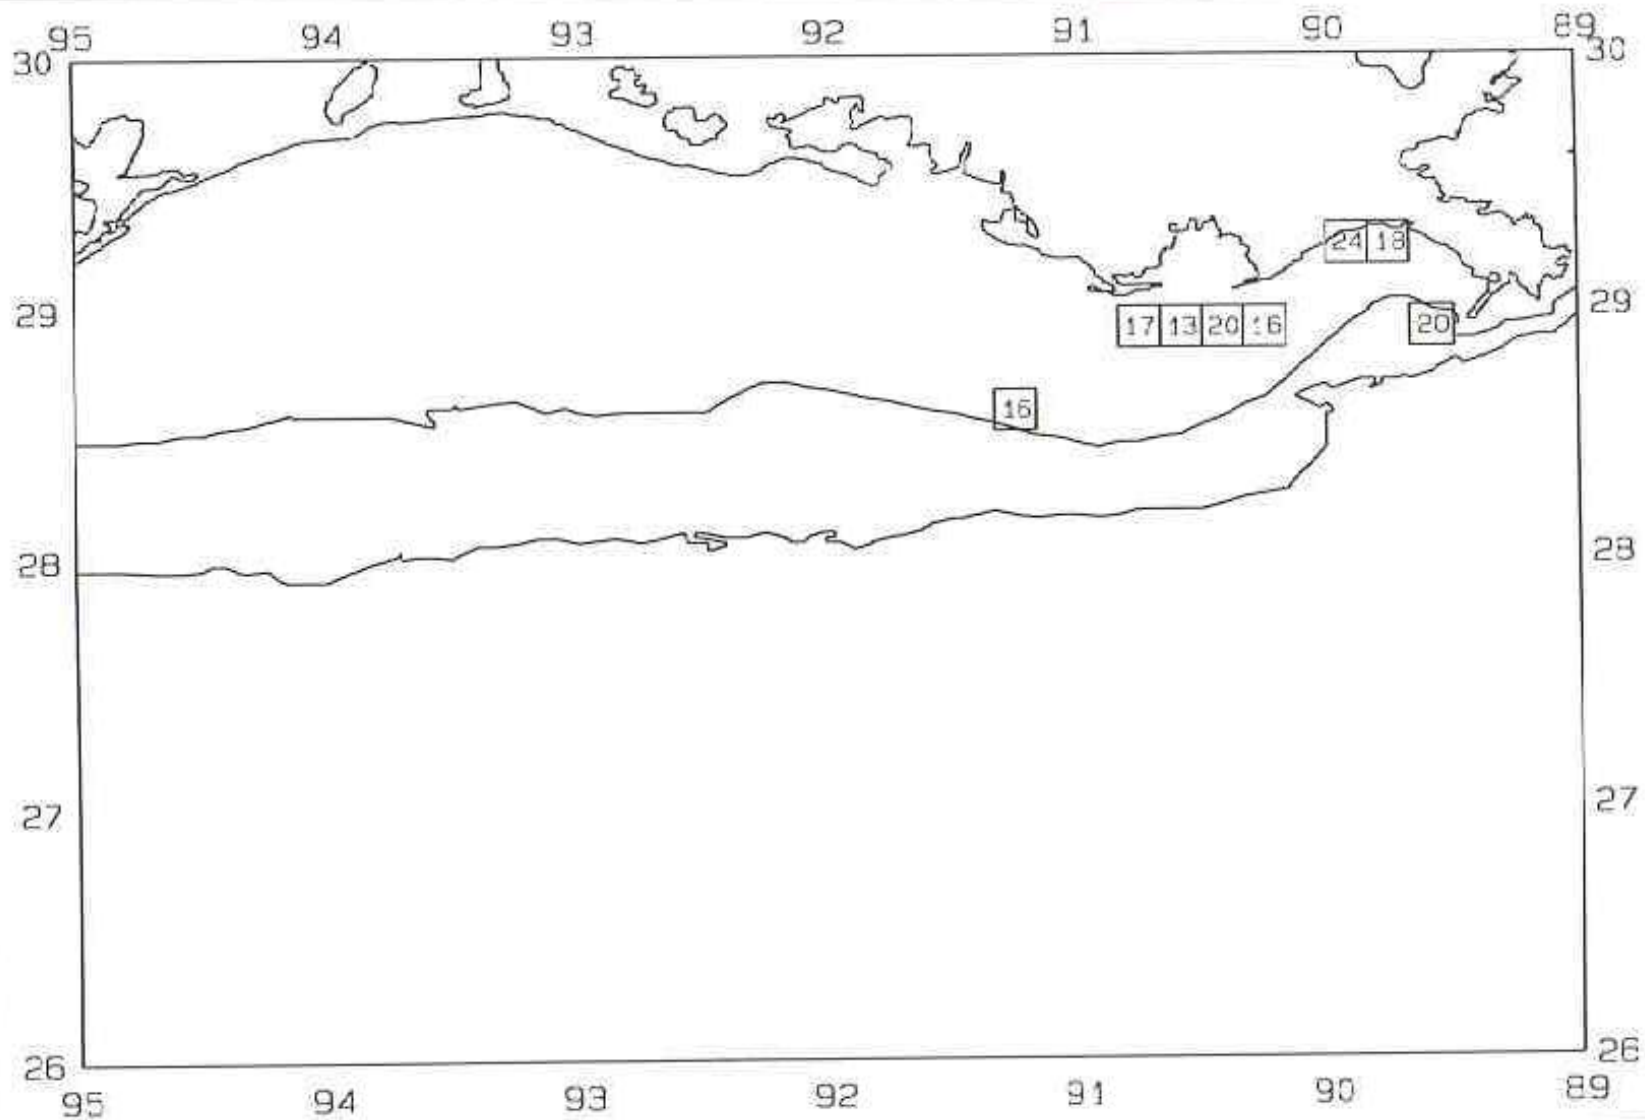

# SEAMAP 2000

SAMPLING DATES FROM 07/16/00 TO 07/20/00

AVERAGE WHITE SHRIMP CATCH IN POUNDS/HOUR

SEAMAP 2000

SAMPLING DATES FROM 07/16/00 TO 07/20/00

AVERAGE WHITE SHRIMP COUNT PER POUND

SEAMAP 2000

SAMPLING DATES FROM 07/16/00 TO 07/20/00

AVERAGE PINK SHRIMP CATCH IN POUNDS/HOUR

SEAMAP 2000

SAMPLING DATES FROM 07/16/00 TO 07/20/00

AVERAGE PINK SHRIMP COUNT PER POUND

SEAMAP 2000

SAMPLING DATES FROM 07/16/00 TO 07/20/00

AVERAGE FINFISH CATCH IN POUNDS/HOUR/10