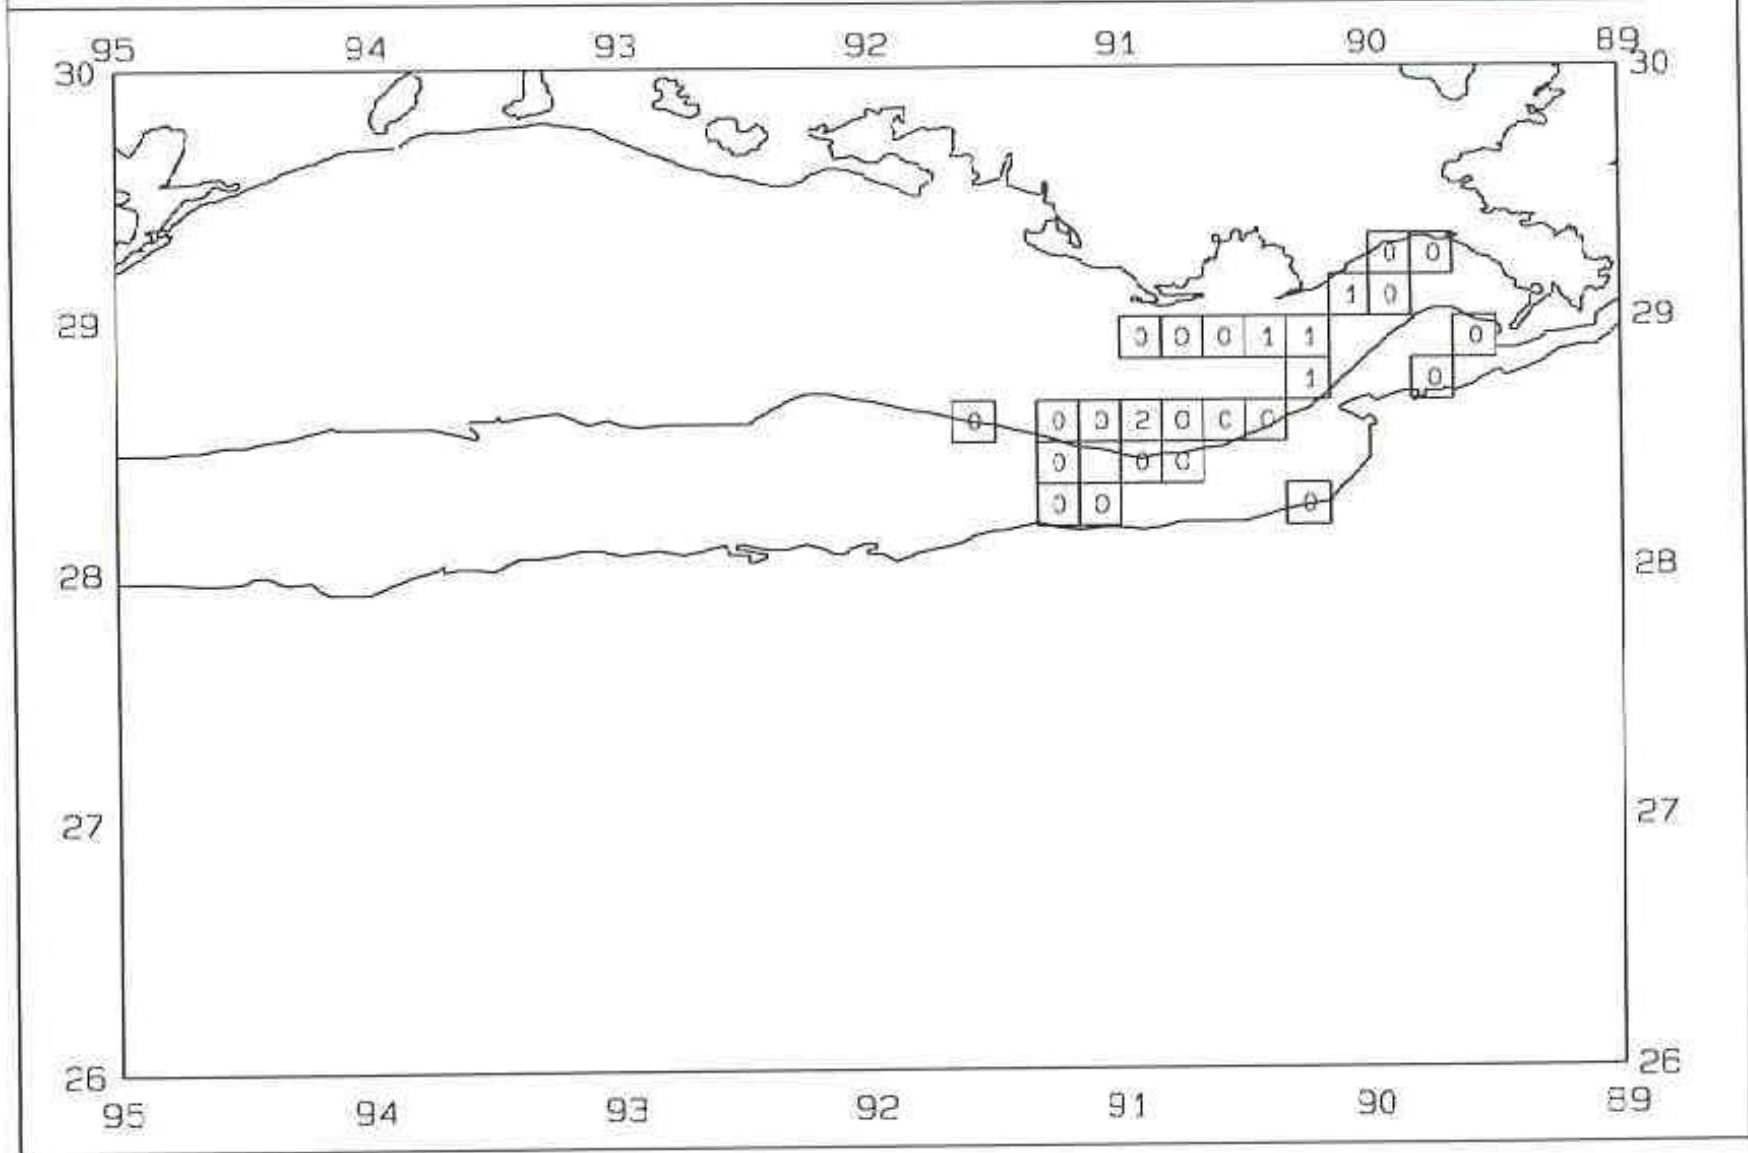

SEAMAP 2000

SAMPLING DATES FROM 07/16/00 TO 07/20/00

SAMPLING STATIONS

SEAMAP 2000

SAMPLING DATES FROM 07/16/00 TO 07/20/00

AVERAGE BROWN SHRIMP CATCH IN POUNDS/HOUR

SEAMAP 2000

SAMPLING DATES FROM 07/16/00 TO 07/20/00

# SEAMAP 2000

SAMPLING DATES FROM 07/16/00 TO 07/20/00

AVERAGE WHITE SHRIMP CATCH IN POUNDS/HOUR

SEAMAP 2000

SAMPLING DATES FROM 07/16/00 TO 07/20/00

AVERAGE WHITE SHRIMP COUNT PER POUND

SEAMAP 2000

SAMPLING DATES FROM 07/16/00 TO 07/20/00

AVERAGE PINK SHRIMP CATCH IN POUNDS/HOUR

SEAMAP 2000

SAMPLING DATES FROM 07/16/00 TO 07/20/00

AVERAGE PINK SHRIMP COUNT PER POUND

SEAMAP 2000

SAMPLING DATES FROM 07/16/00 TO 07/20/00

AVERAGE FINFISH CATCH IN POUNDS/HOUR/10