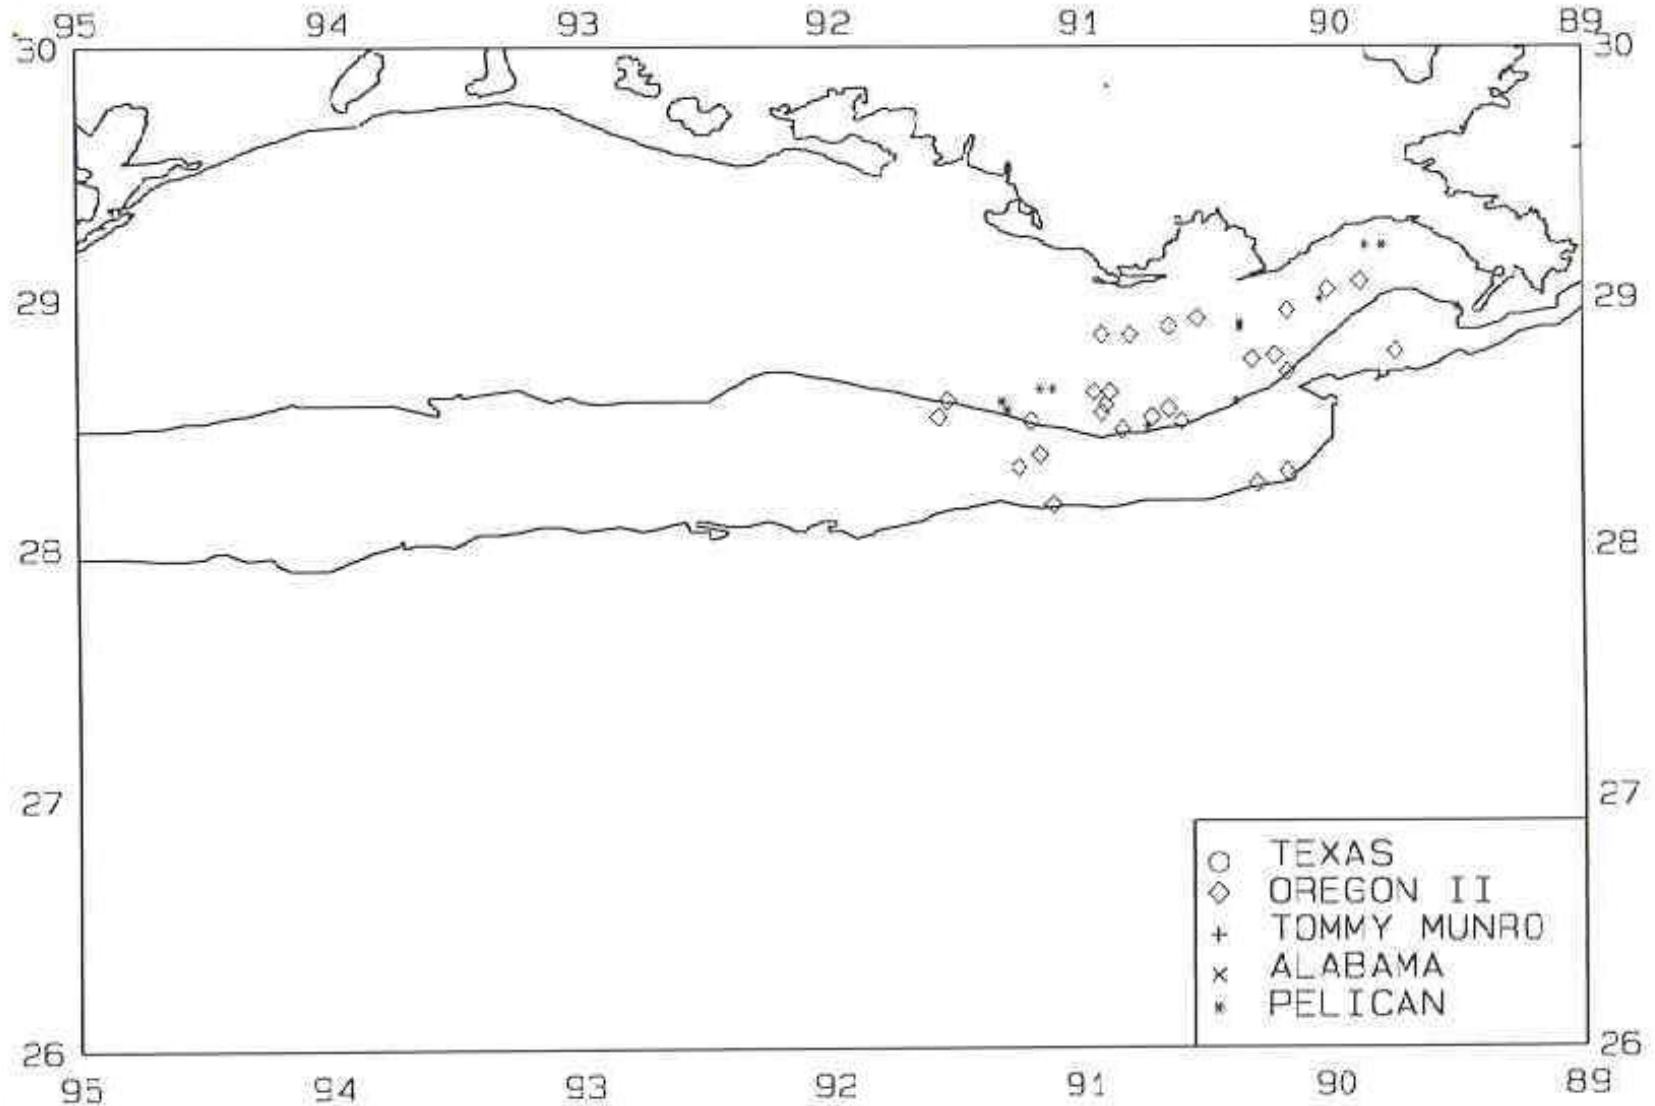

SEAMAP 2000

SAMPLING DATES FROM 07/16/00 TO 07/20/00

SAMPLING STATIONS

SEAMAP 2000

SAMPLING DATES FROM 07/16/00 TO 07/20/00

AVERAGE BROWN SHRIMP CATCH IN POUNDS/HOUR

SEAMAP 2000

SAMPLING DATES FROM 07/16/00 TO 07/20/00

AVERAGE BROWN SHRIMP COUNT PER POUND

# SEAMAP 2000

SAMPLING DATES FROM 07/16/00 TO 07/20/00

AVERAGE WHITE SHRIMP CATCH IN POUNDS/HOUR

SEAMAP 2000

SAMPLING DATES FROM 07/16/00 TO 07/20/00

AVERAGE WHITE SHRIMP COUNT PER POUND

SEAMAP 2000

SAMPLING DATES FROM 07/16/00 TO 07/20/00

AVERAGE PINK SHRIMP CATCH IN POUNDS/HOUR

SEAMAP 2000

SAMPLING DATES FROM 07/16/00 TO 07/20/00

AVERAGE PINK SHRIMP COUNT PER POUND

SEAMAP 2000

SAMPLING DATES FROM 07/16/00 TO 07/20/00

AVERAGE FINFISH CATCH IN POUNDS/HOUR/10