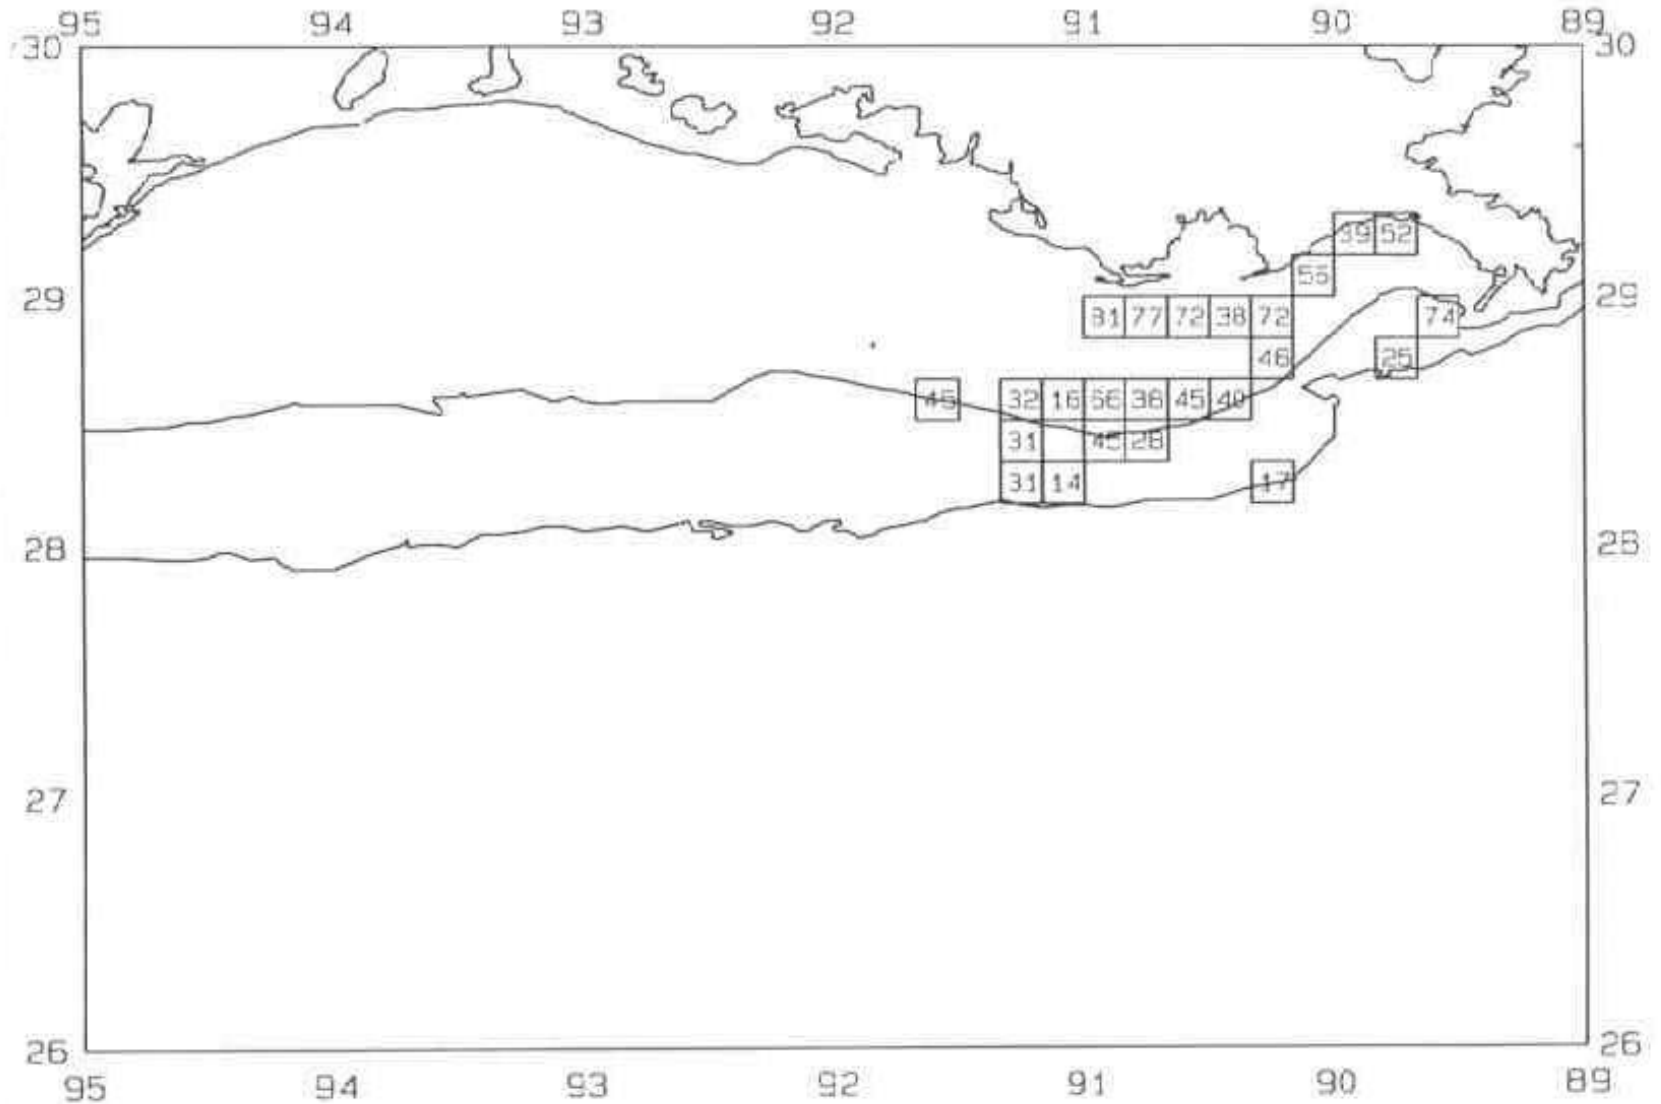

SEAMAP 2000

SAMPLING DATES FROM 07/16/00 TO 07/20/00

SAMPLING STATIONS

SEAMAP 2000

SAMPLING DATES FROM 07/16/00 TO 07/20/00

AVERAGE BROWN SHRIMP CATCH IN POUNDS/HOUR

SEAMAP 2000

SAMPLING DATES FROM 07/16/00 TO 07/20/00

AVERAGE BROWN SHRIMP COUNT PER POUND

# SEAMAP 2000

SAMPLING DATES FROM 07/16/00 TO 07/20/00

AVERAGE WHITE SHRIMP CATCH IN POUNDS/HOUR

SEAMAP 2000

SAMPLING DATES FROM 07/16/00 TO 07/20/00

AVERAGE WHITE SHRIMP COUNT PER POUND

SEAMAP 2000

SAMPLING DATES FROM 07/16/00 TO 07/20/00

AVERAGE PINK SHRIMP CATCH IN POUNDS/HOUR

SEAMAP 2000

SAMPLING DATES FROM 07/16/00 TO 07/20/00

AVERAGE PINK SHRIMP COUNT PER POUND

SEAMAP 2000

SAMPLING DATES FROM 07/16/00 TO 07/20/00

AVERAGE FINFISH CATCH IN POUNDS/HOUR/10